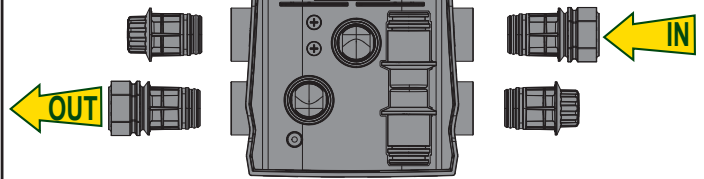

5

OK

OK

OK

OK

NO

NO

Visit [Plumb2u](https://www.plumb2u.com)

See product