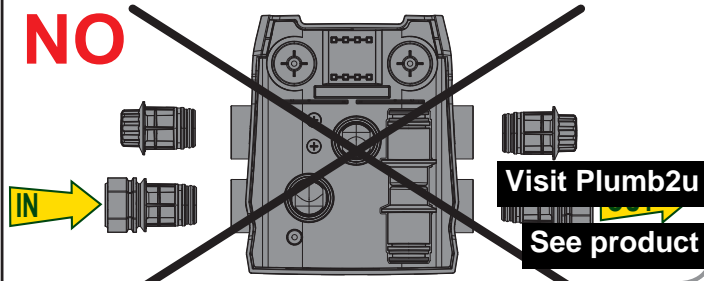

5

OK

OK

OK

OK

NO

NO

Visit [Plumb2u](https://www.plumb2u.com)

See product