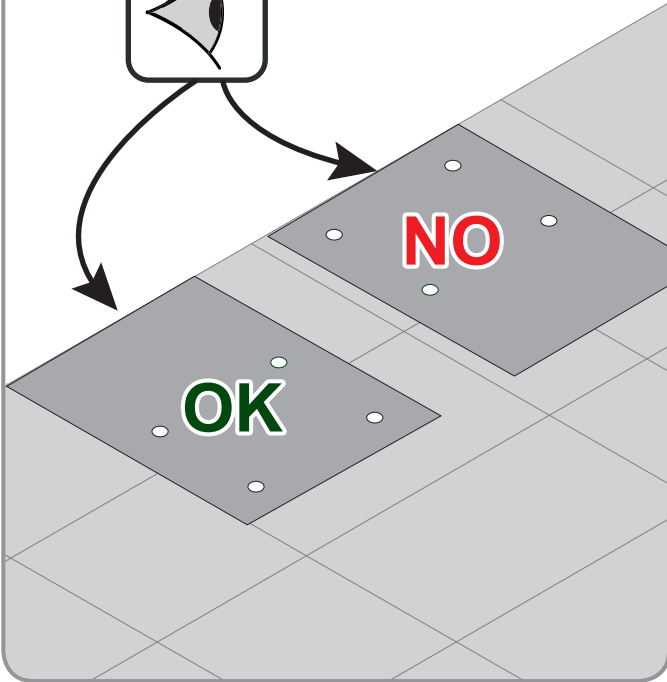

6

7

Visit [Plumb2u](https://www.plumb2u.com)

See product