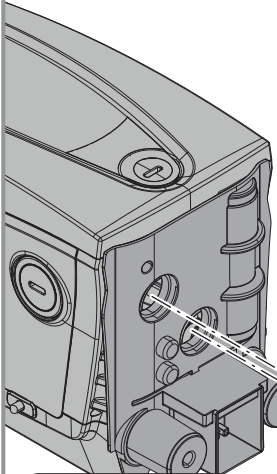

16

17

Visit [Plumb2u](https://www.plumb2u.com)

See product