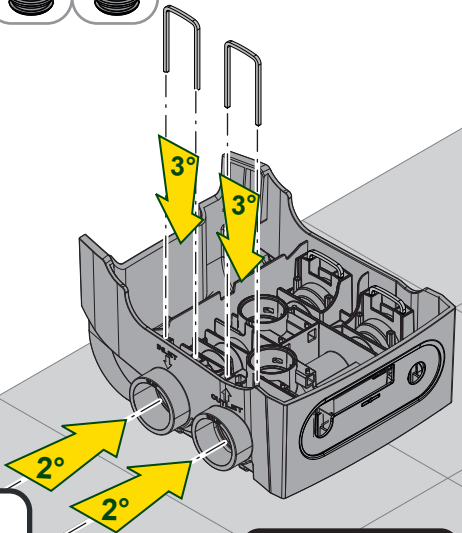

12

13

Visit [Plumb2u](https://www.plumb2u.com)
See product