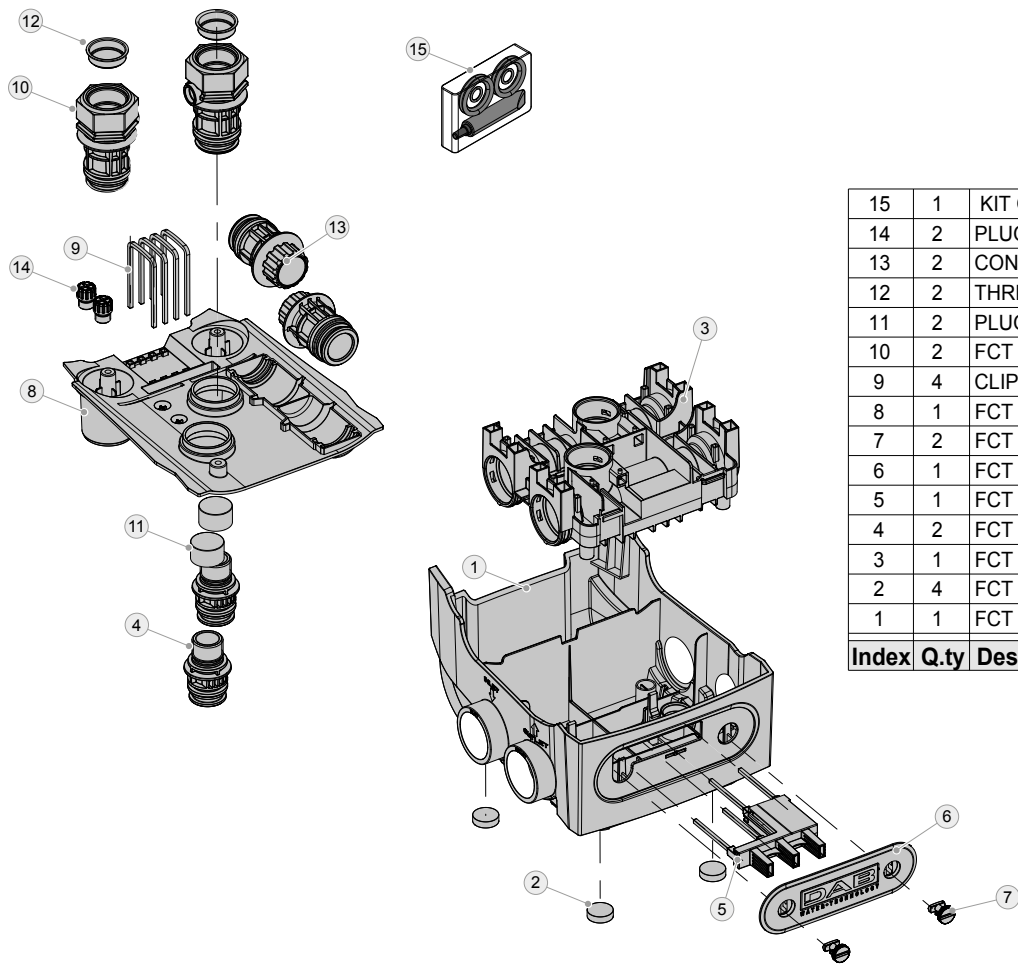

e.sydock

Visit [Plumb2u](https://www.plumb2u.com)

See product

15	1	KIT O-RING FCT
14	2	PLUG 3/8 BLACK CROSS -PA66+30GF
13	2	CONNECTION CUP FITTING FCT
12	2	THREAD GUARD PLUG D.1 1/4
11	2	PLUG FOR PIPE 1
10	2	FCT EXTERNAL FITTING
9	4	CLIP - SQUARE SECT.4 - SPAN 41,5
8	1	FCT COVER
7	2	FCT LOGO PLATE STOPPER
6	1	FCT LOGO PLATE
5	1	FCT RETAINER DEVICE
4	2	FCT INTERNAL FITTING
3	1	FCT MANIFOLD
2	4	FCT RUBBER FOOT
1	1	FCT SUPPORT BASE
Index		Q.ty Description