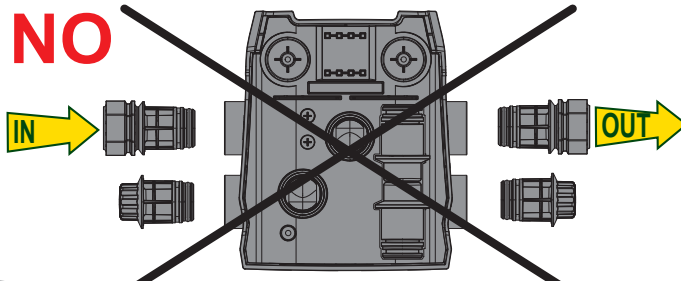

5

OK

OK

OK

OK

NO

NO

Visit [Plumb2u](https://www.plumb2u.com)

See product