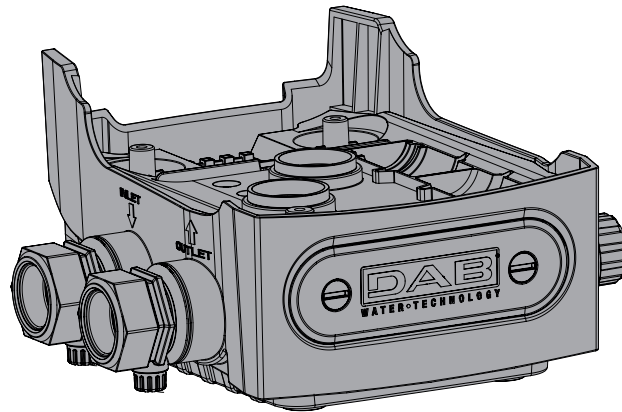

e.sydock

Visit [Plumb2u](https://www.plumb2u.com)

See product

15	1	KIT O-RING FCT
14	2	PLUG 3/8 BLACK CROSS -PA66+30GF
13	2	CONNECTION CUP FITTING FCT
12	2	THREAD GUARD PLUG D.1 1/4
11	2	PLUG FOR PIPE 1
10	2	FCT EXTERNAL FITTING
9	4	CLIP - SQUARE SECT.4 - SPAN 41,5
8	1	FCT COVER
7	2	FCT LOGO PLATE STOPPER
6	1	FCT LOGO PLATE
5	1	FCT RETAINER DEVICE
4	2	FCT INTERNAL FITTING
3	1	FCT MANIFOLD
2	4	FCT RUBBER FOOT
1	1	FCT SUPPORT BASE
Index		Q.ty Description