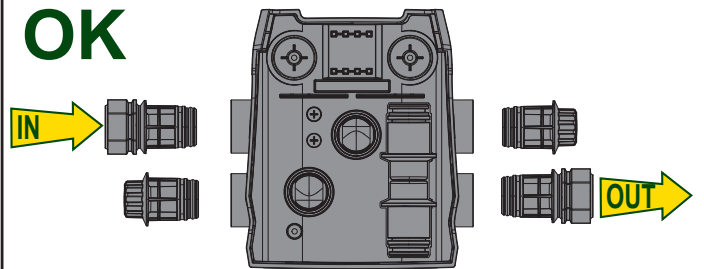

5

OK

OK

OK

OK

NO

NO

Visit [Plumb2u](https://www.plumb2u.com)

See product